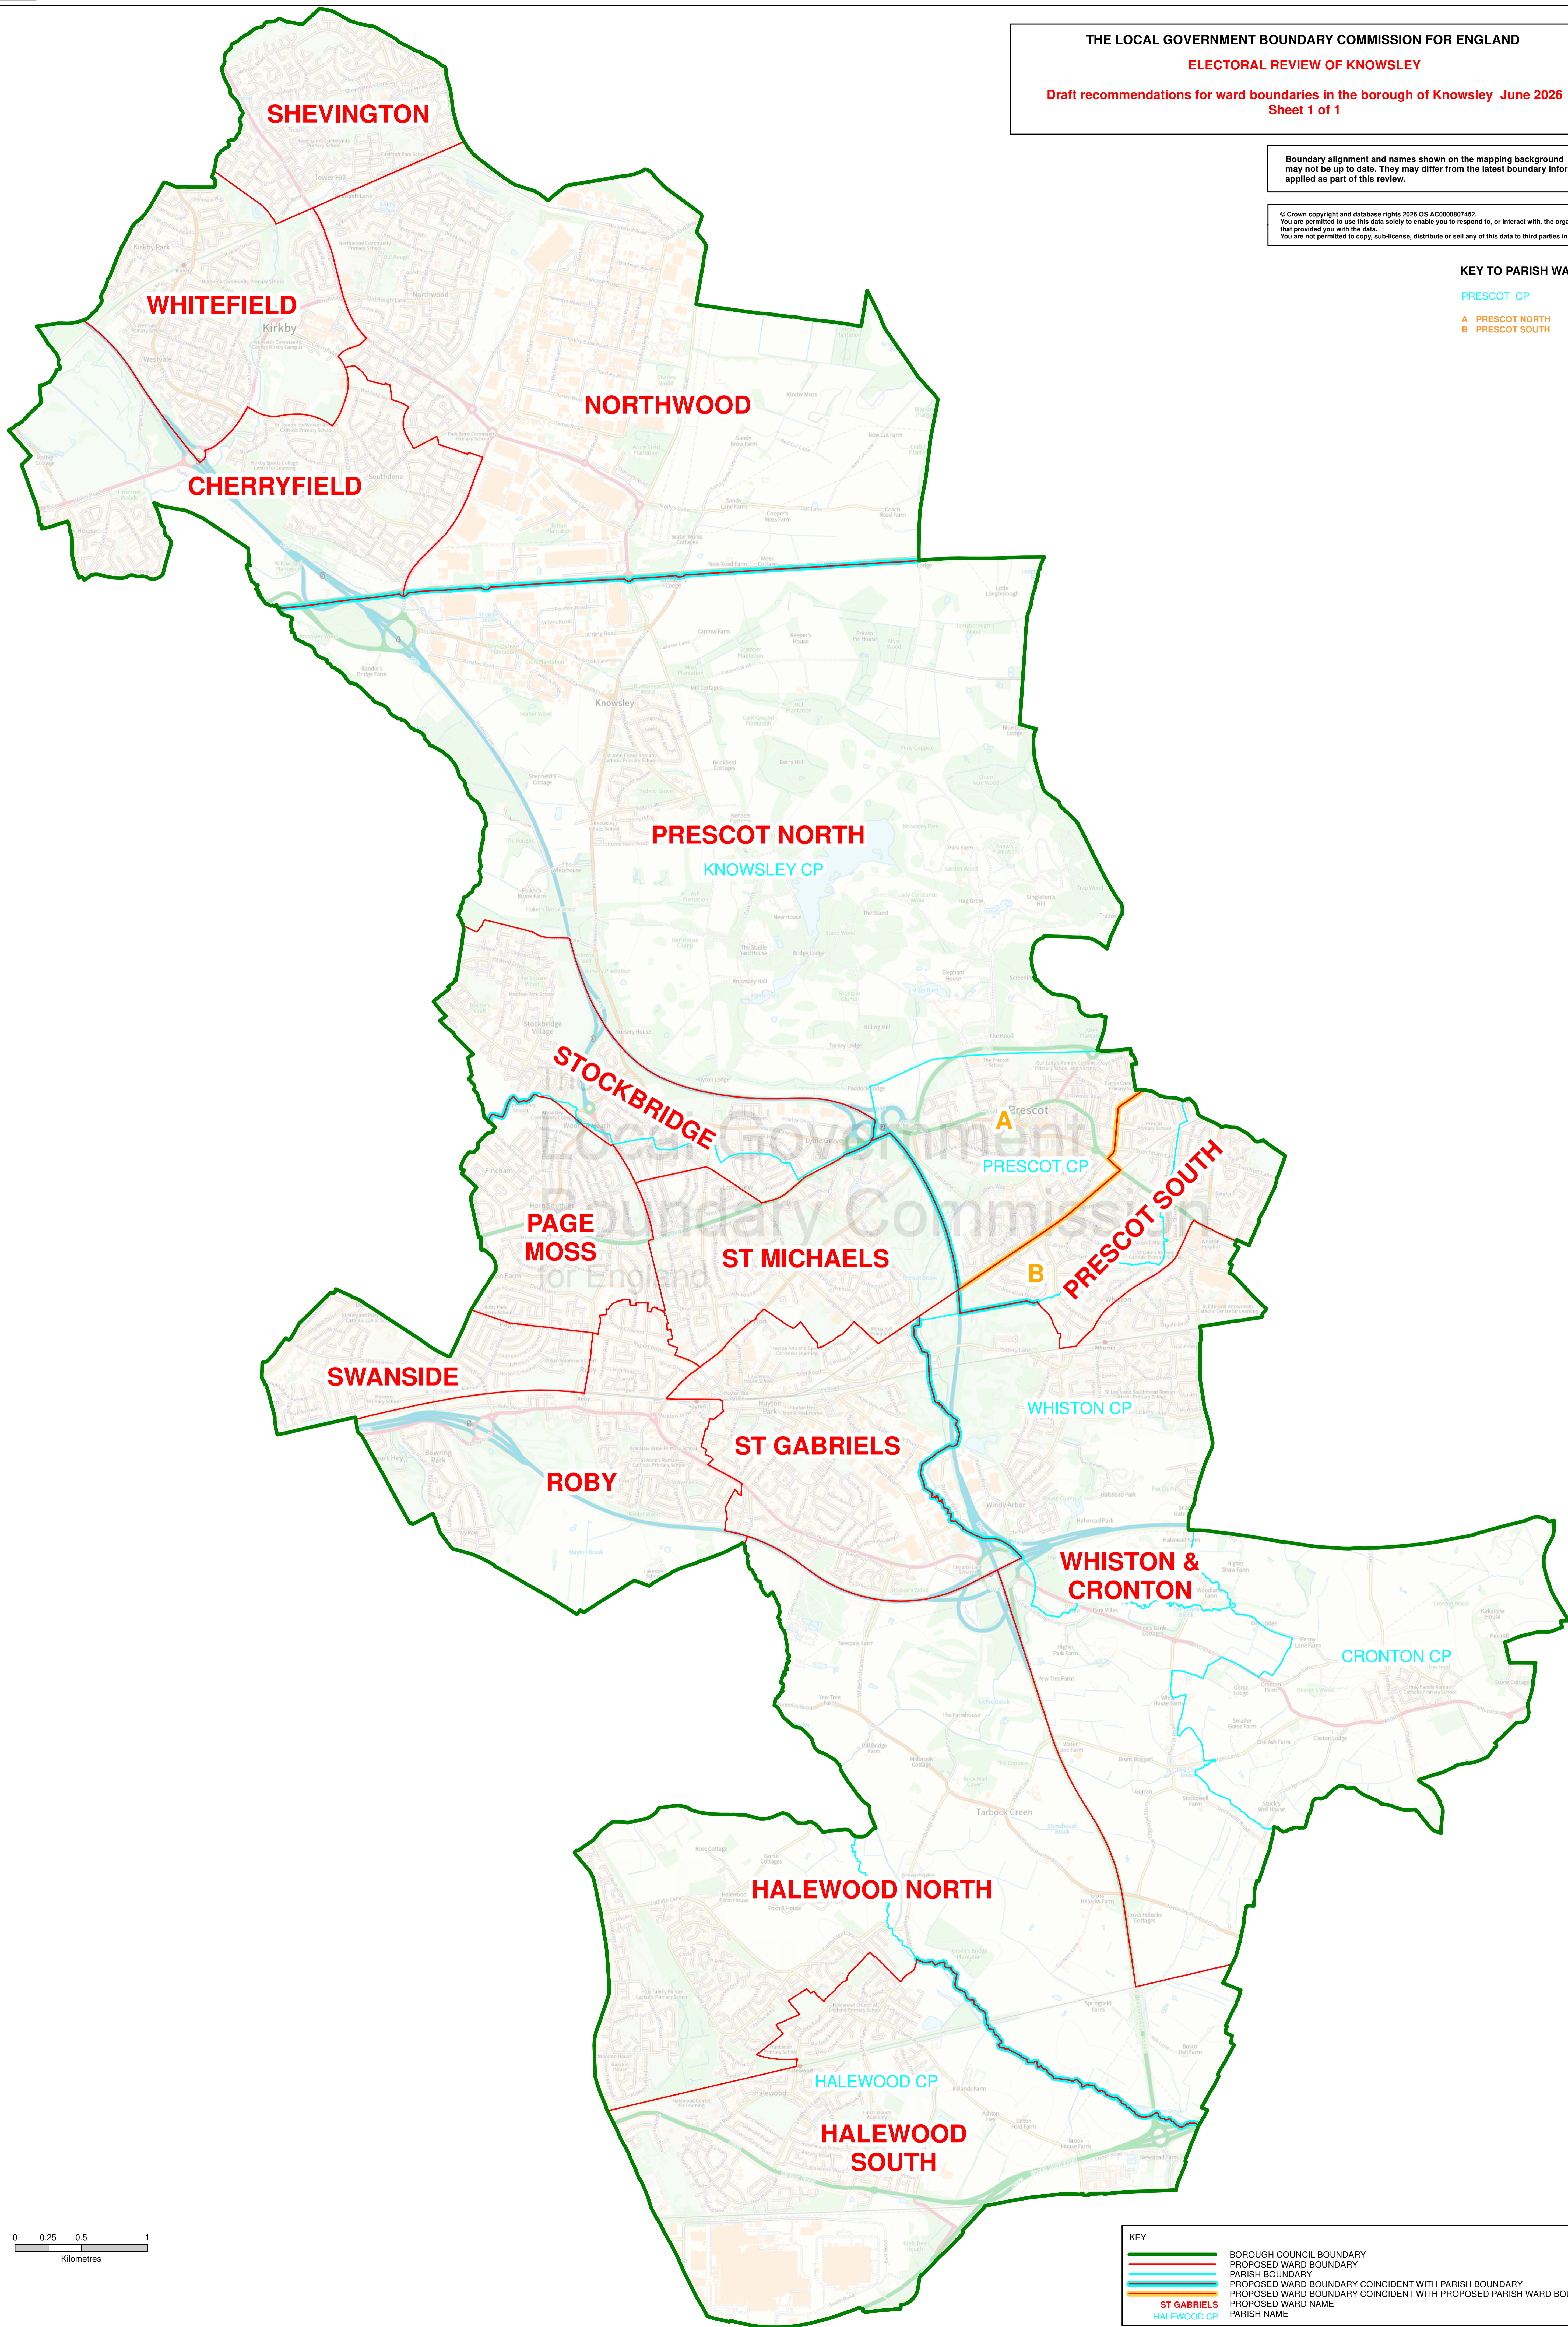

THE LOCAL GOVERNMENT BOUNDARY COMMISSION FOR ENGLAND
ELECTORAL REVIEW OF KNOWSLEY
Draft recommendations for ward boundaries in the borough of Knowsley June 2026
Sheet 1 of 1

KEY TO PARISH WARDS

- PRESCOT CP
- A PRESCOT NORTH
- B PRESCOT SOUTH

KEY	
	BOROUGH COUNCIL BOUNDARY
	PROPOSED WARD BOUNDARY
	PARISH BOUNDARY
	PROPOSED WARD BOUNDARY COINCIDENT WITH PARISH BOUNDARY
	ST GABRIELS PROPOSED WARD BOUNDARY COINCIDENT WITH PROPOSED PARISH WARD BOUNDARY
	HALEWOOD CP
	PROPOSED WARD NAME
	PARISH NAME