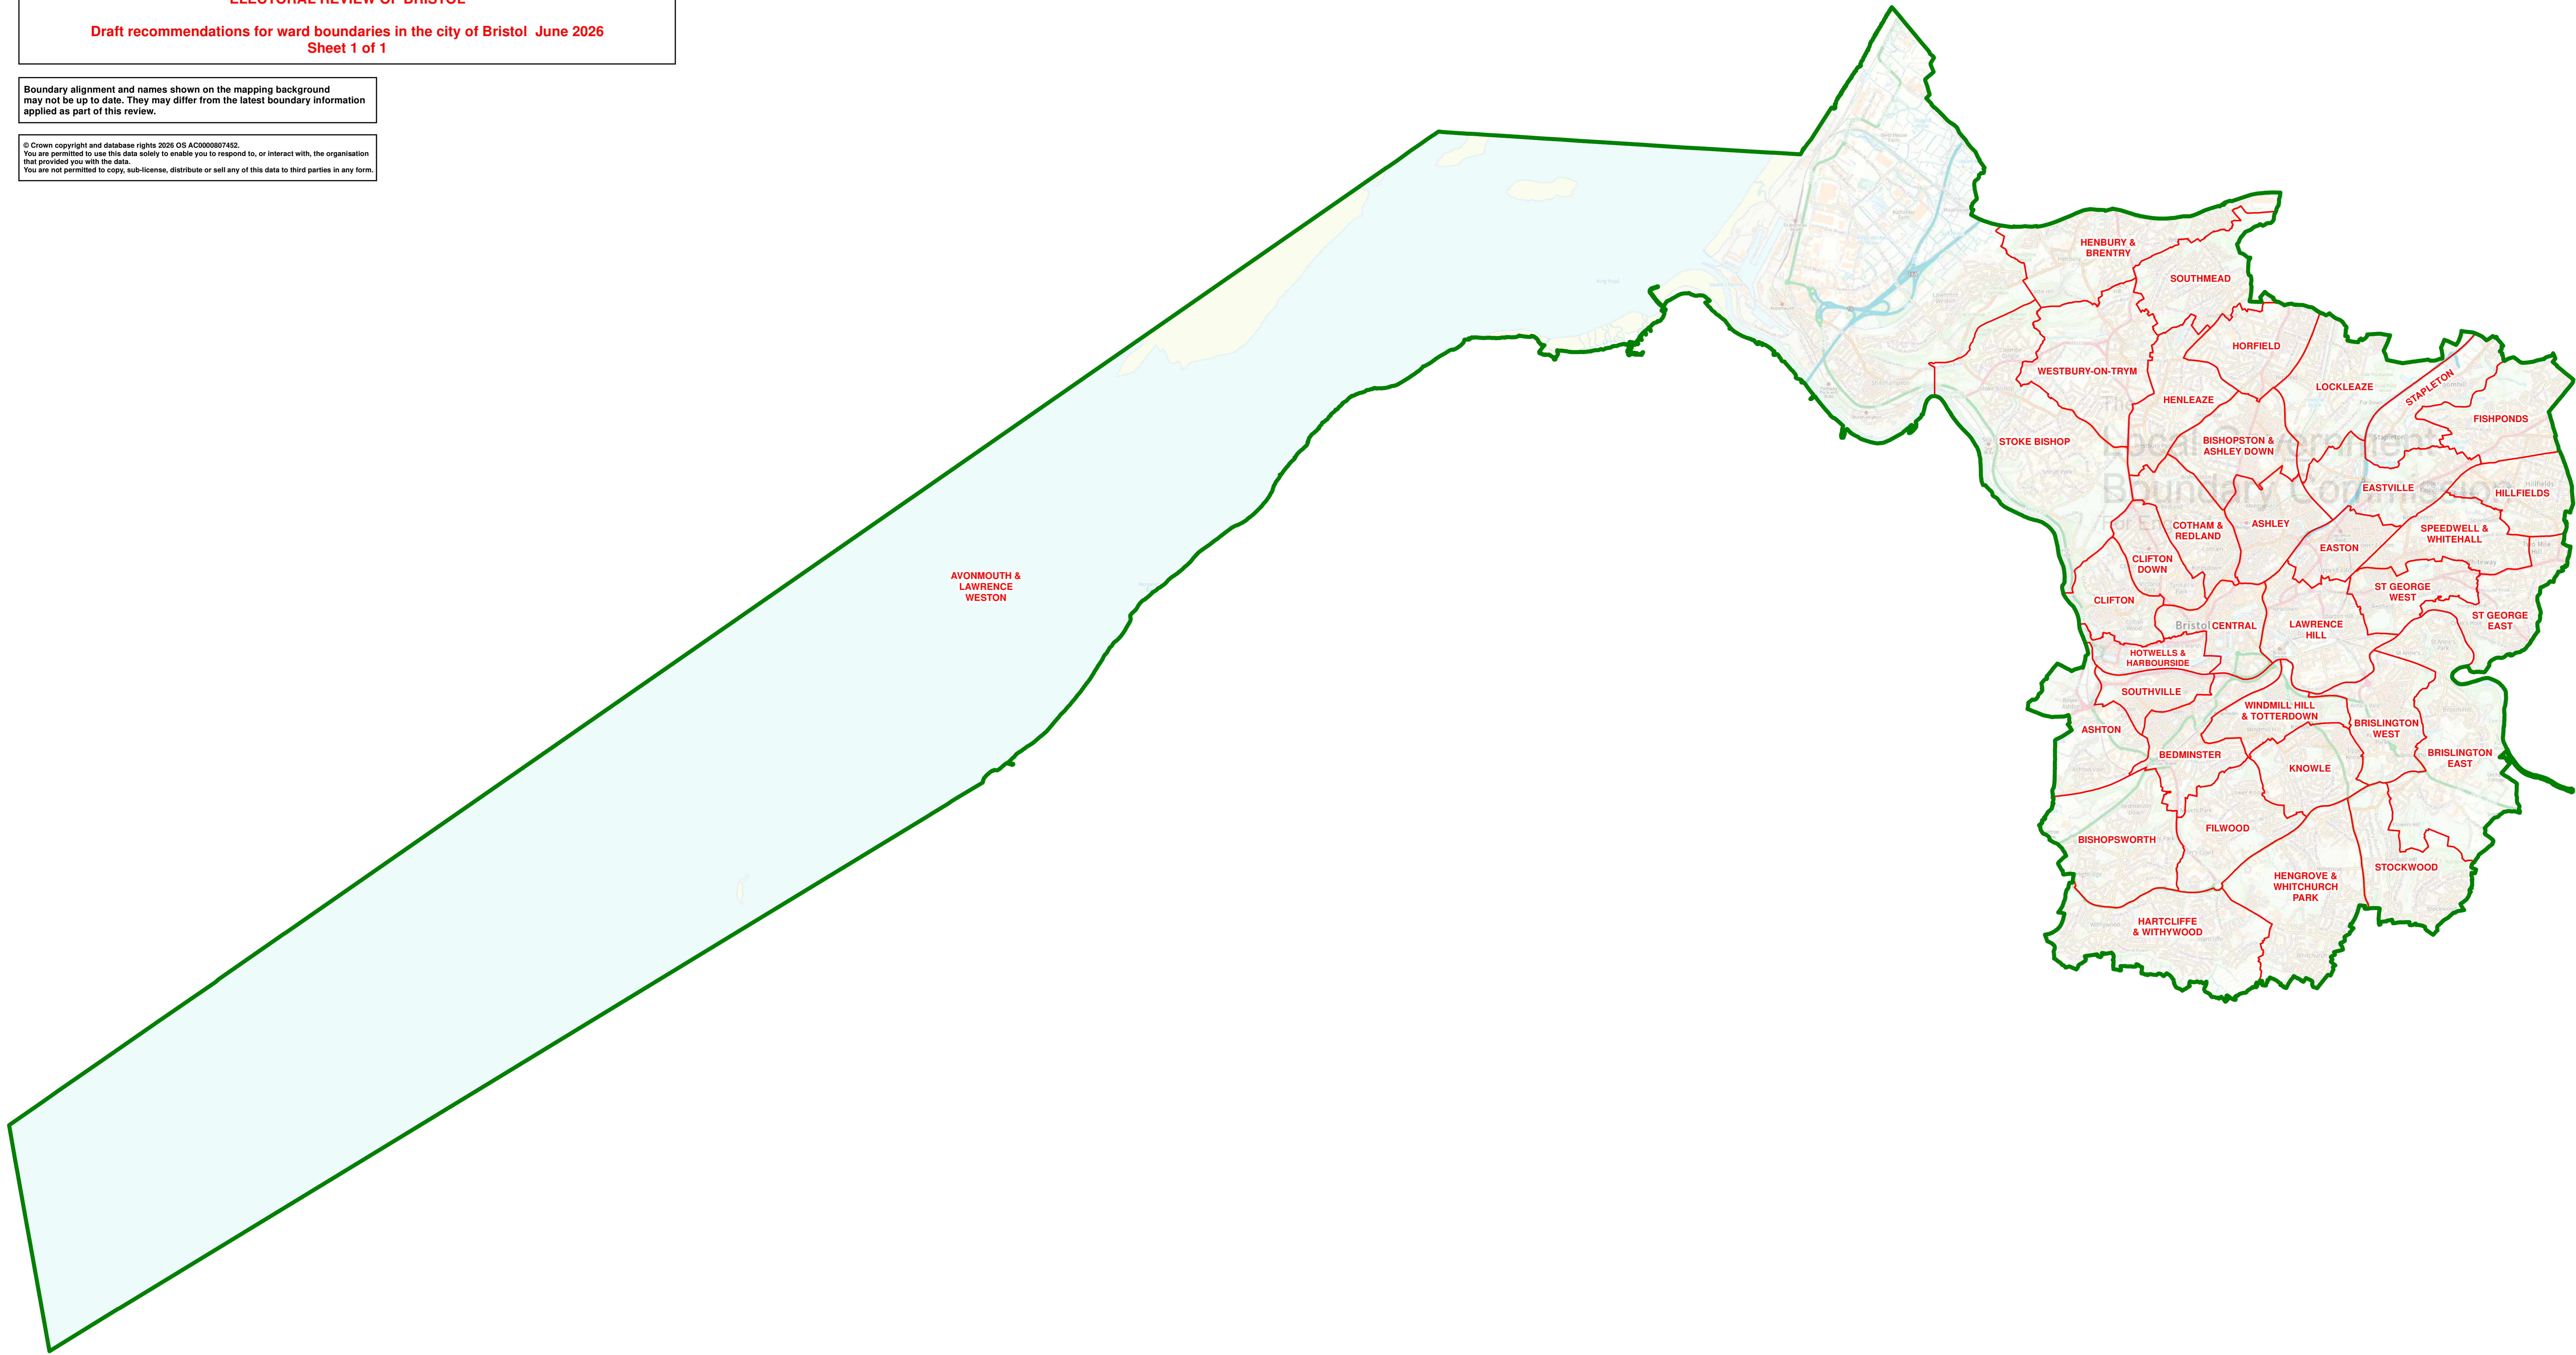

THE LOCAL GOVERNMENT BOUNDARY COMMISSION FOR ENGLAND

ELECTORAL REVIEW OF BRISTOL

Draft recommendations for ward boundaries in the city of Bristol June 2026
Sheet 1 of 1

KEY	
	CITY COUNCIL BOUNDARY
	PROPOSED WARD BOUNDARY
	PROPOSED WARD NAME