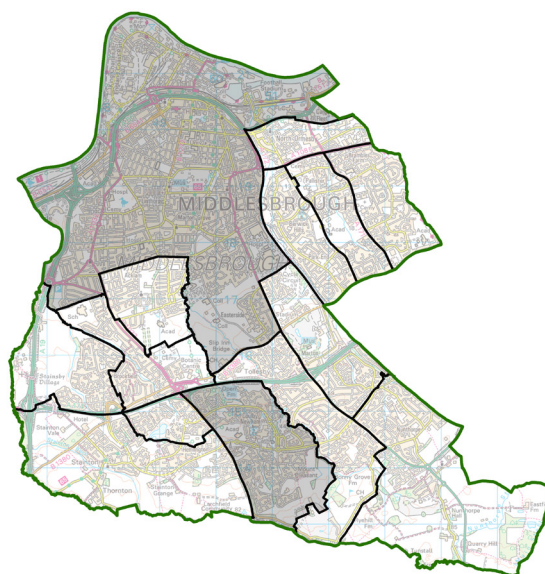

# Middlesbrough Electoral Review

The Local Government Boundary Commission for England is asking for your views on proposed new electoral arrangements for 12 wards in East, South-East and South-West Middlesbrough.