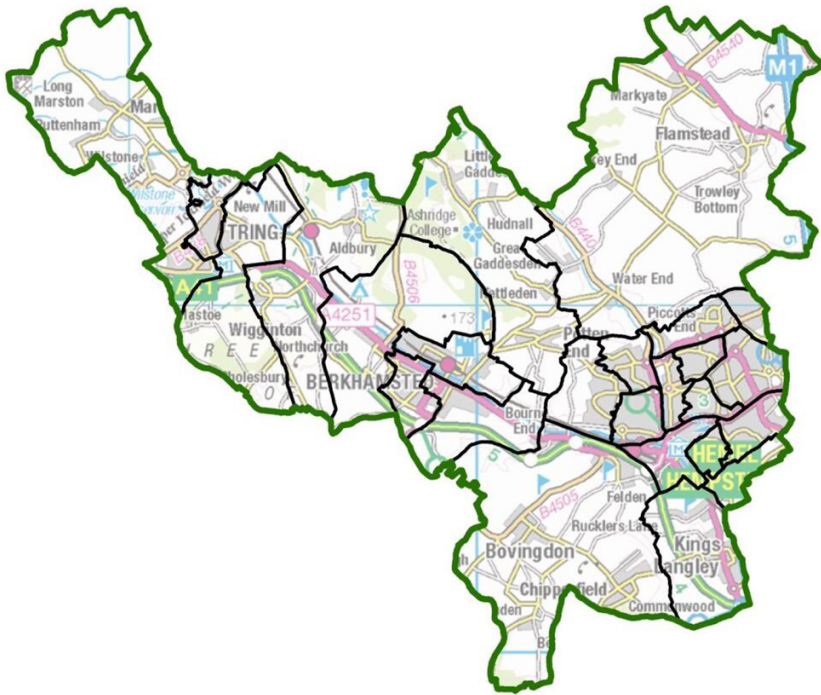

Have your say

Dacorum Electoral Review

The Local Government Boundary Commission for England is asking for your views on our electoral review of Dacorum. The review will agree new ward boundaries across the council.

- Do you have suggestions about where your ward boundaries should be?
- Where do people in your area go to access local facilities, such as shops and leisure activities?
- Which areas do you identify as your local community?